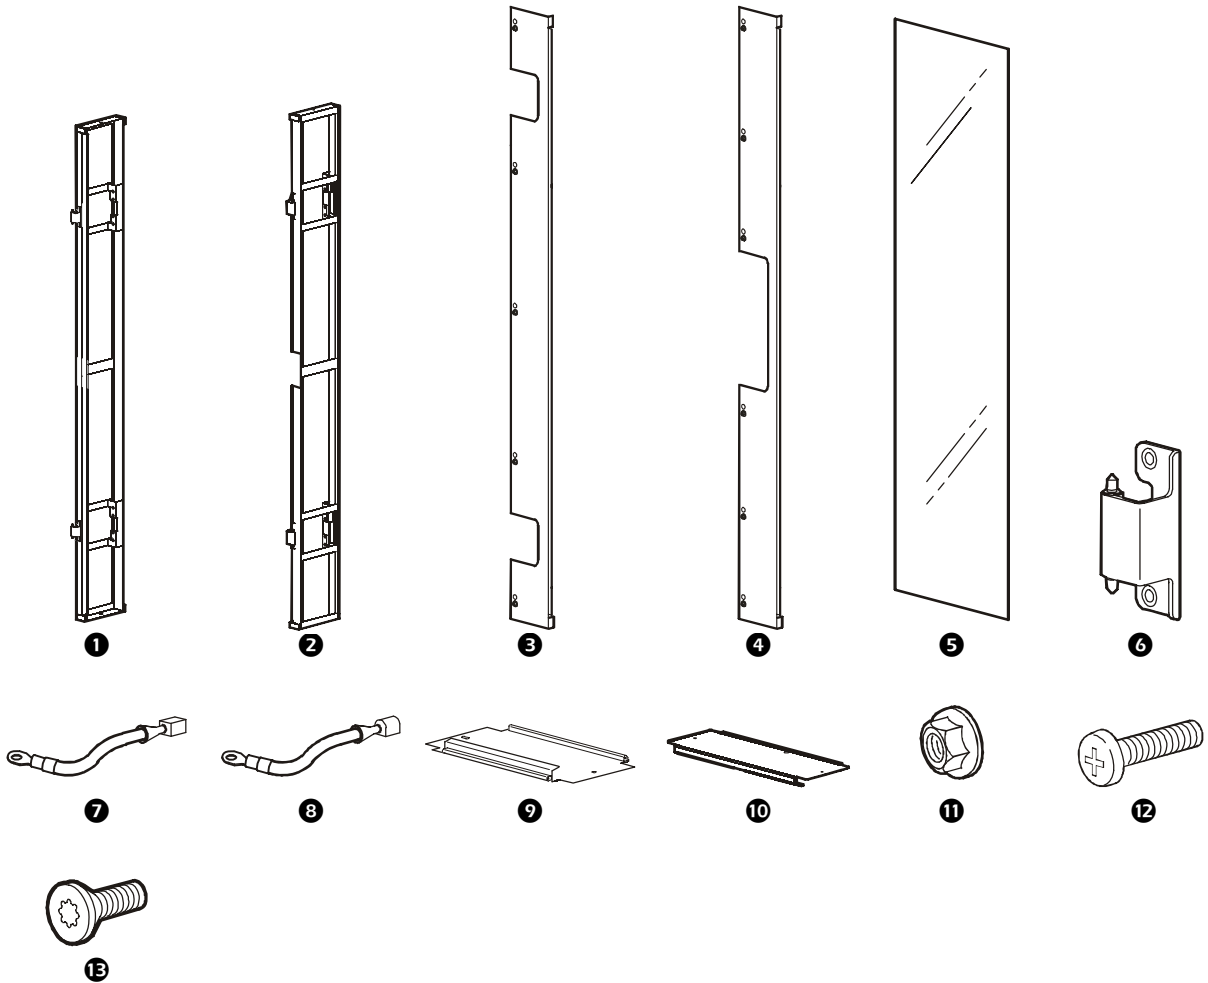

Rack Air Containment Front Assembly for 42-U 750-mm Wide NetShelter[®] SX (ACCS1007)—Installation

Item	Description	Quantity
1	Left side plenum	1
2	Right side plenum	1
3	Bracket insert, hinge side	1
4	Bracket insert, latch side	1
5	Front door Lexan [®] insert	1
6	Hinges	2
7	Grounding wire, female	1
8	Grounding wire, male	1
9	Bottom plenum	1
10	Top plenum	1
11	M6 flanged hex nuts	5
12	M4 × 12-mm pan head screw	1
13	M6 × 12-mm flat head screws	4