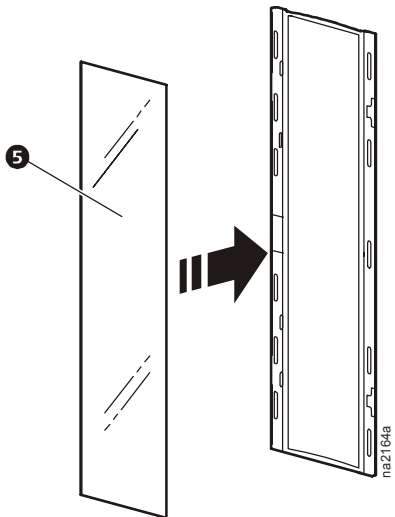

9

10

11

12

Customer support and warranty information is available at the APC Web site, www.apc.com.

© 2007 American Power Conversion. All rights reserved. All APC trademarks are property of American Power Conversion. Other trademarks are property of their respective owners.

990-3225
08/2007