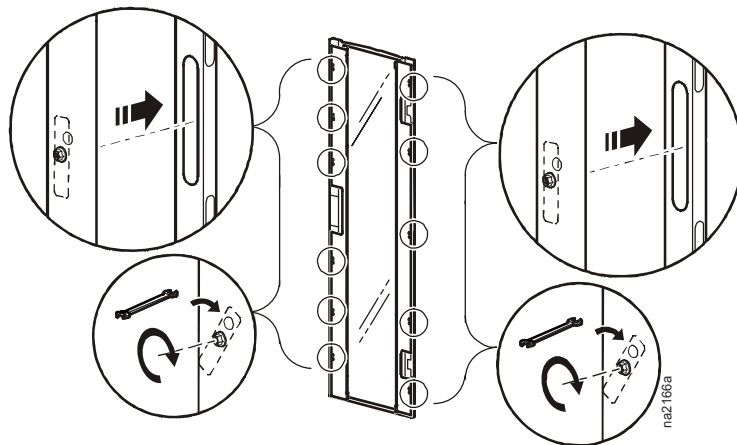

9

10

11

12

Customer support and warranty information is available at the APC Web site, www.apc.com.

© 2007 American Power Conversion. All rights reserved. All APC trademarks are property of American Power Conversion. Other trademarks are property of their respective owners.

990-3225
08/2007