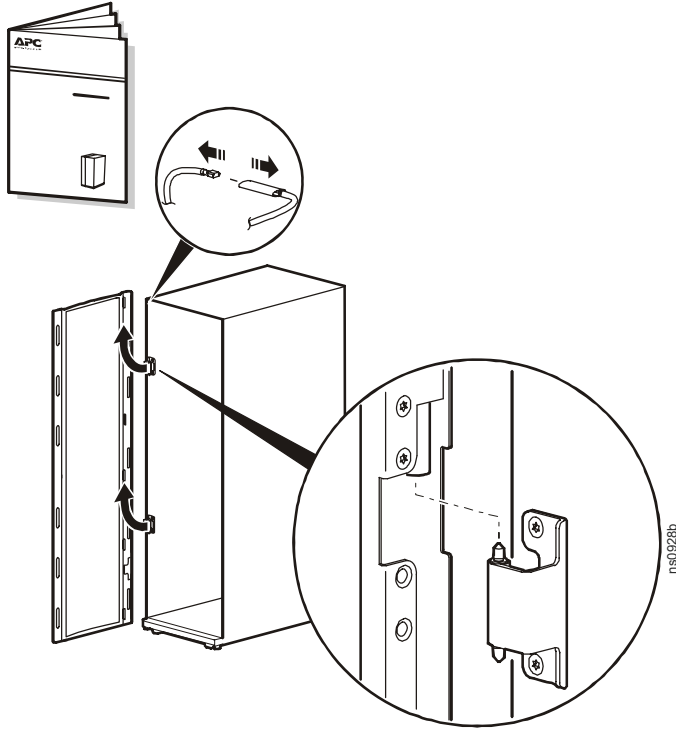

gen07233a

2