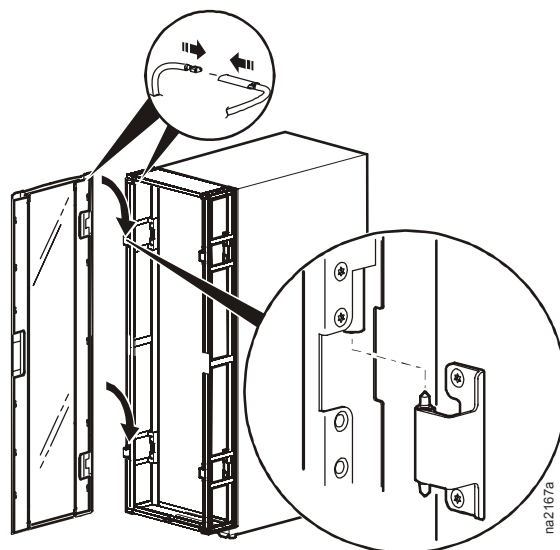

Customer support and warranty information is available at the APC Web site, www.apc.com.

© 2007 American Power Conversion. All rights reserved. All APC trademarks are property of American Power Conversion. Other trademarks are property of their respective owners.

990-3225
08/2007