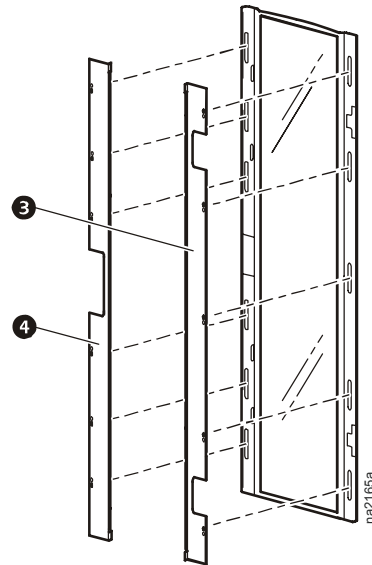

9

10

11

12

Customer support and warranty information is available at the APC Web site, www.apc.com.

© 2007 American Power Conversion. All rights reserved. All APC trademarks are property of American Power Conversion. Other trademarks are property of their respective owners.

990-3225
08/2007